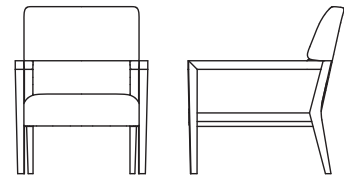

PRODUCT STYLES

Guest (Available In Upholstered & Wood Back Models)

Closed Arm / Closed Back

380 / 381

Open Arm / Closed Back

382 / 383

Open Arm / Open Back

384 / 385

Lounge

Closed Arm

371-P

372-P

373-P

Open Arm

374-P

375-P

EDGE

GUEST / LOUNGE / TABLES

381 Guest Chair
Closed Arm / Closed Wood Back
W 22" D 24" H 33" SH 18¾" AH 25"

374-P Lounge Chair
Open Arm
W 27" D 30¼" H 34½" SH 18" AH 23"

The Edge Collection combines crisp minimalist mid-century styling and absolute comfort. The Collection includes lounge seating, guest seating and tables; all accented with beautifully tapered solid exposed maple. All Trinity products are proudly made in the USA and are certified: BIFMA Level Sustainability Standard.