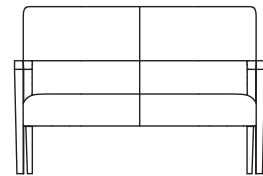

PRODUCT STYLES

Guest (Available In Upholstered & Wood Back Models)

Closed Arm / Closed Back

380 / 381

Open Arm / Closed Back

382 / 383

Open Arm / Open Back

384 / 385

Lounge

Closed Arm

371-P

372-P

373-P

Open Arm

374-P

375-P

EDGE

GUEST / LOUNGE / TABLES

381 Guest Chair
Closed Arm / Closed Wood Back
W 22" D 24" H 33" SH 18¾" AH 25"

374-P Lounge Chair
Open Arm
W 27" D 30¼" H 34½" SH 18" AH 23"

The Edge Collection combines crisp minimalist mid-century styling and absolute comfort. The Collection includes lounge seating, guest seating and tables; all accented with beautifully tapered solid exposed maple. All Trinity products are proudly made in the USA and are certified: BIFMA Level Sustainability Standard.