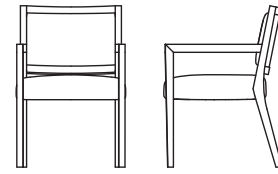

PRODUCT STYLES

Guest (Available In Upholstered & Wood Back Models)

Closed Arm / Closed Back

380 / 381

Open Arm / Closed Back

382 / 383

Open Arm / Open Back

384 / 385

Lounge

Closed Arm

371-P

372-P

373-P

Open Arm

374-P

375-P

EDGE

GUEST / LOUNGE / TABLES

381 Guest Chair
Closed Arm / Closed Wood Back
W 22" D 24" H 33" SH 18¾" AH 25"

374-P Lounge Chair
Open Arm
W 27" D 30¼" H 34½" SH 18" AH 23"

The Edge Collection combines crisp minimalist mid-century styling and absolute comfort. The Collection includes lounge seating, guest seating and tables; all accented with beautifully tapered solid exposed maple. All Trinity products are proudly made in the USA and are certified: BIFMA Level Sustainability Standard.