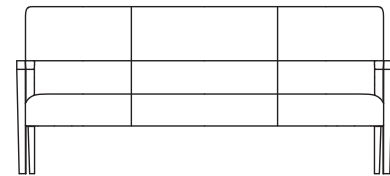

PRODUCT STYLES

Guest (Available In Upholstered & Wood Back Models)

Closed Arm / Closed Back

380 / 381

Open Arm / Closed Back

382 / 383

Open Arm / Open Back

384 / 385

Lounge

Closed Arm

371-P

372-P

373-P

Open Arm

374-P

375-P

376-P

Tables (Available In Veneer, Corian, and Glass Tops)

Round Occasional

322D23-V / 322D23-C / 322D23-G

Square Occasional

3242423-V / 3242423-C / 3242423-G

Round Coffee

336D16-V / 336D16-C / 336D16-G

EDGE

GUEST / LOUNGE / TABLES

381 Guest Chair
Closed Arm / Closed Wood Back
W 22" D 24" H 33" SH 18¾" AH 25"

374-P Lounge Chair
Open Arm
W 27" D 30¼" H 34½" SH 18" AH 23"

The Edge Collection combines crisp minimalist mid-century styling and absolute comfort. The Collection includes lounge seating, guest seating and tables; all accented with beautifully tapered solid exposed maple. All Trinity products are proudly made in the USA and are certified: BIFMA Level Sustainability Standard.