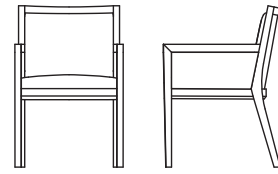

PRODUCT STYLES

Guest (Available In Upholstered & Wood Back Models)

Closed Arm / Closed Back

380 / 381

Open Arm / Closed Back

382 / 383

Open Arm / Open Back

384 / 385

Lounge

Closed Arm

371-P

372-P

373-P

Open Arm

374-P

375-P

EDGE

GUEST / LOUNGE / TABLES

381 Guest Chair
Closed Arm / Closed Wood Back
W 22" D 24" H 33" SH 18¾" AH 25"

374-P Lounge Chair
Open Arm
W 27" D 30¼" H 34½" SH 18" AH 23"

The Edge Collection combines crisp minimalist mid-century styling and absolute comfort. The Collection includes lounge seating, guest seating and tables; all accented with beautifully tapered solid exposed maple. All Trinity products are proudly made in the USA and are certified: BIFMA Level Sustainability Standard.

380 / 381 Guest Chair
Closed Arm / Closed Back
W 22" D 24" H 33" SH 18 3/4" AH 25"
**Available With Upholstered Or Wood Back*

385 Guest Chair
Open Arm / Open Wood Back
W 22" D 24" H 33" SH 18 3/4" AH 25"