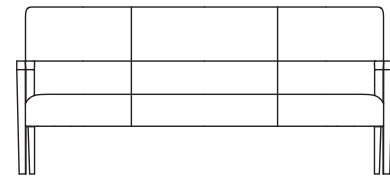

PRODUCT STYLES

Guest (Available In Upholstered & Wood Back Models)

Closed Arm / Closed Back

380 / 381

Open Arm / Closed Back

382 / 383

Open Arm / Open Back

384 / 385

Lounge

Closed Arm

371-P

372-P

373-P

Open Arm

374-P

375-P

376-P

Tables (Available In Veneer, Corian, and Glass Tops)

Round Occasional

322D23-V / 322D23-C / 322D23-G

Square Occasional

3242423-V / 3242423-C / 3242423-G

Round Coffee

336D16-V / 336D16-C / 336D16-G

EDGE

GUEST / LOUNGE / TABLES

381 Guest Chair
Closed Arm / Closed Wood Back
W 22" D 24" H 33" SH 18¾" AH 25"

374-P Lounge Chair
Open Arm
W 27" D 30¼" H 34½" SH 18" AH 23"

The Edge Collection combines crisp minimalist mid-century styling and absolute comfort. The Collection includes lounge seating, guest seating and tables; all accented with beautifully tapered solid exposed maple. All Trinity products are proudly made in the USA and are certified: BIFMA Level Sustainability Standard.