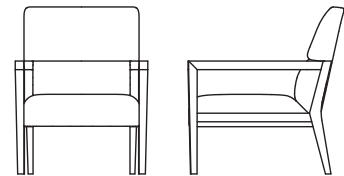

PRODUCT STYLES

Guest (Available In Upholstered & Wood Back Models)

Closed Arm / Closed Back

380 / 381

Open Arm / Closed Back

382 / 383

Open Arm / Open Back

384 / 385

Lounge

Closed Arm

371-P

372-P

373-P

Open Arm

374-P

375-P

376-P

Tables (Available In Veneer, Corian, and Glass Tops)

Round Occasional

322D23-V / 322D23-C / 322D23-G

Square Occasional

3242423-V / 3242423-C / 3242423-G

Round Coffee

336D16-V / 336D16-C / 336D16-G

EDGE

GUEST / LOUNGE / TABLES

381 Guest Chair
Closed Arm / Closed Wood Back
W 22" D 24" H 33" SH 18¾" AH 25"

374-P Lounge Chair
Open Arm
W 27" D 30¼" H 34½" SH 18" AH 23"

The Edge Collection combines crisp minimalist mid-century styling and absolute comfort. The Collection includes lounge seating, guest seating and tables; all accented with beautifully tapered solid exposed maple. All Trinity products are proudly made in the USA and are certified: BIFMA Level Sustainability Standard.