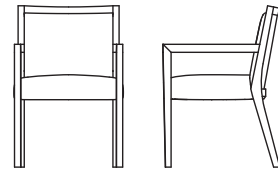

PRODUCT STYLES

Guest (Available In Upholstered & Wood Back Models)

Closed Arm / Closed Back

380 / 381

Open Arm / Closed Back

382 / 383

Open Arm / Open Back

384 / 385

Lounge

Closed Arm

371-P

372-P

373-P

Open Arm

374-P

375-P

EDGE

GUEST / LOUNGE / TABLES

381 Guest Chair
Closed Arm / Closed Wood Back
W 22" D 24" H 33" SH 18¾" AH 25"

374-P Lounge Chair
Open Arm
W 27" D 30¼" H 34½" SH 18" AH 23"

The Edge Collection combines crisp minimalist mid-century styling and absolute comfort. The Collection includes lounge seating, guest seating and tables; all accented with beautifully tapered solid exposed maple. All Trinity products are proudly made in the USA and are certified: BIFMA Level Sustainability Standard.

380 / 381 Guest Chair
Closed Arm / Closed Back
W 22" D 24" H 33" SH 18 3/4" AH 25"
**Available With Upholstered Or Wood Back*

385 Guest Chair
Open Arm / Open Wood Back
W 22" D 24" H 33" SH 18 3/4" AH 25"