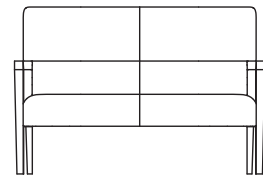

Lounge

Closed Arm

371-P

372-P

373-P

Open Arm

374-P

375-P

EDGE

GUEST / LOUNGE / TABLES

381 Guest Chair
Closed Arm / Closed Wood Back
W 22" D 24" H 33" SH 18¾" AH 25"

374-P Lounge Chair
Open Arm
W 27" D 30¼" H 34½" SH 18" AH 23"

The Edge Collection combines crisp minimalist mid-century styling and absolute comfort. The Collection includes lounge seating, guest seating and tables; all accented with beautifully tapered solid exposed maple. All Trinity products are proudly made in the USA and are certified: BIFMA Level Sustainability Standard.